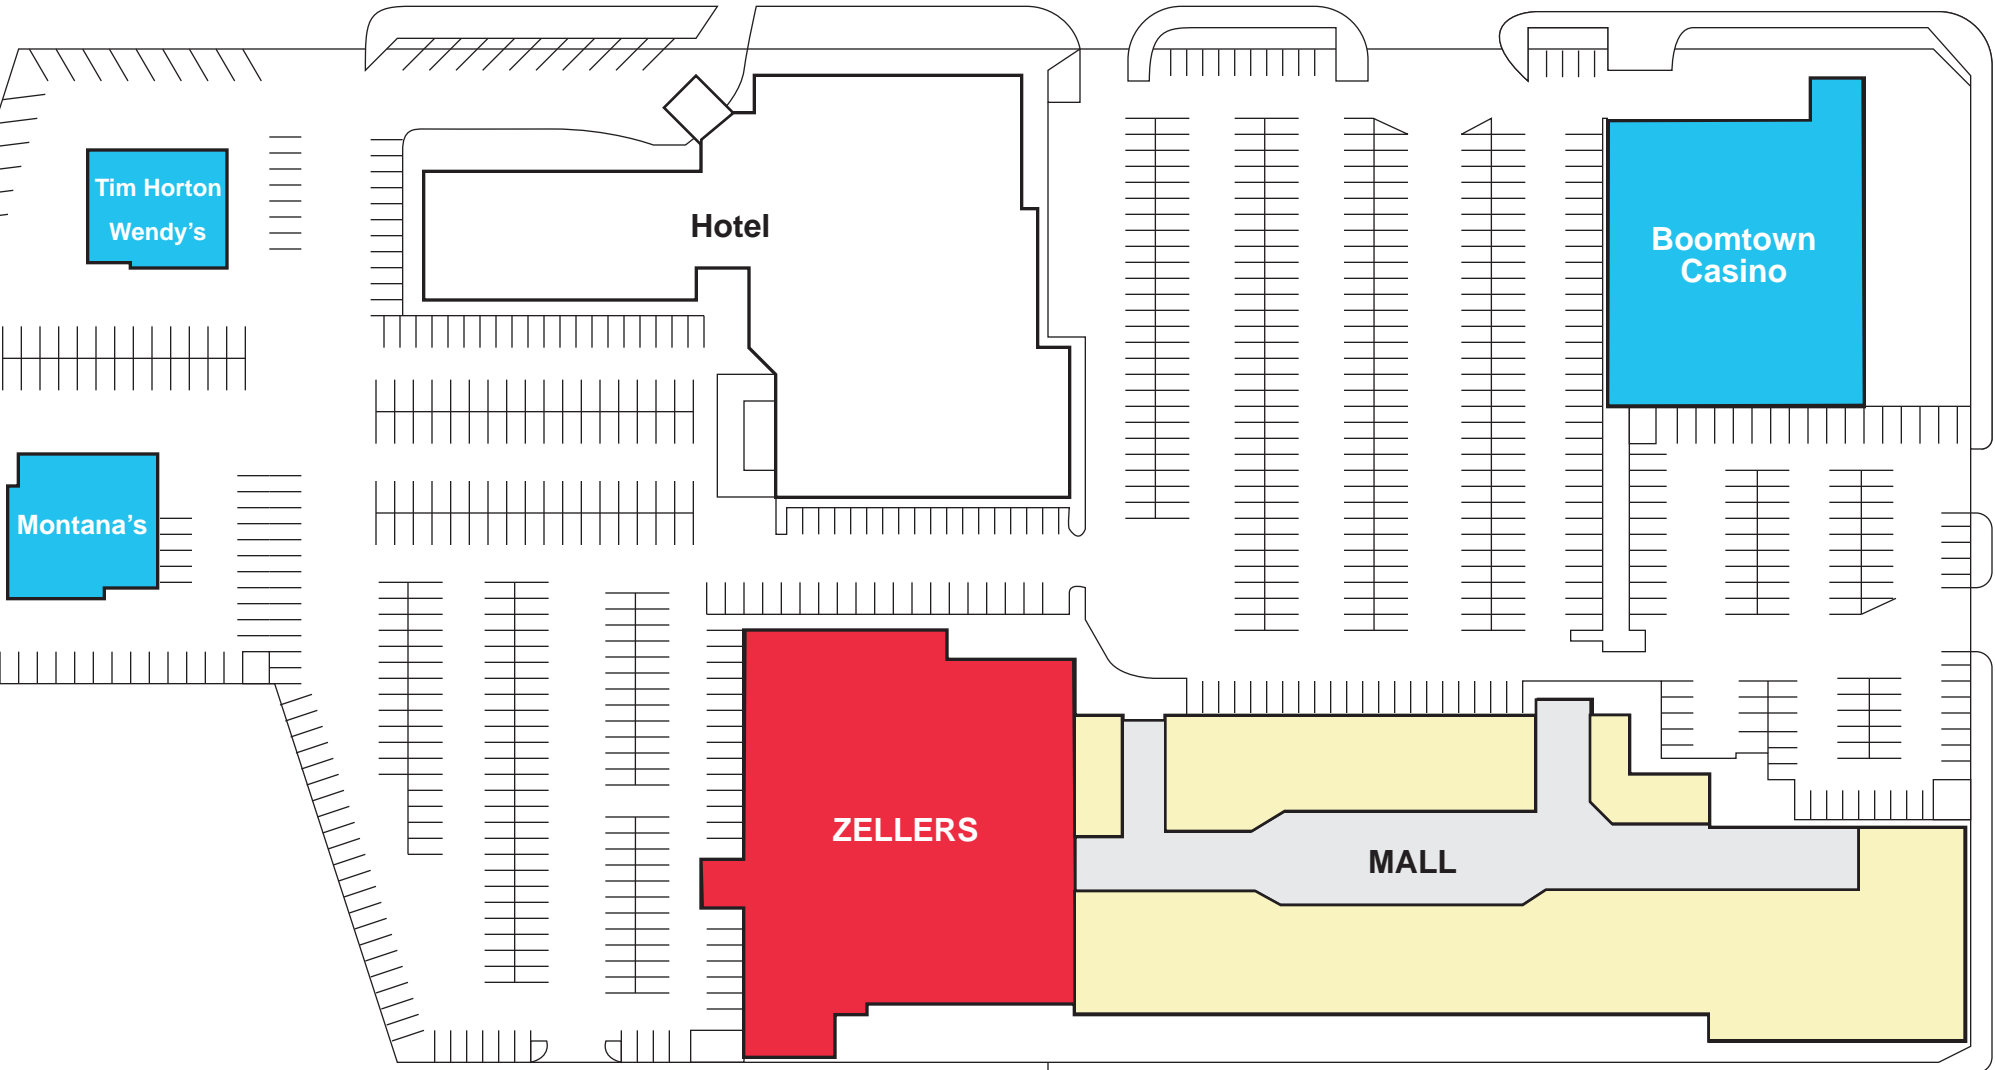

PETER POND SHOPPING CENTRE
FORT McMURRAY- ALBERTA - CANADA

OCTOBER 2008
This plan is not to scale

HARDIN STREET

HIGHWAY 63

HAINAULT STREET

FRANKLIN AVENUE