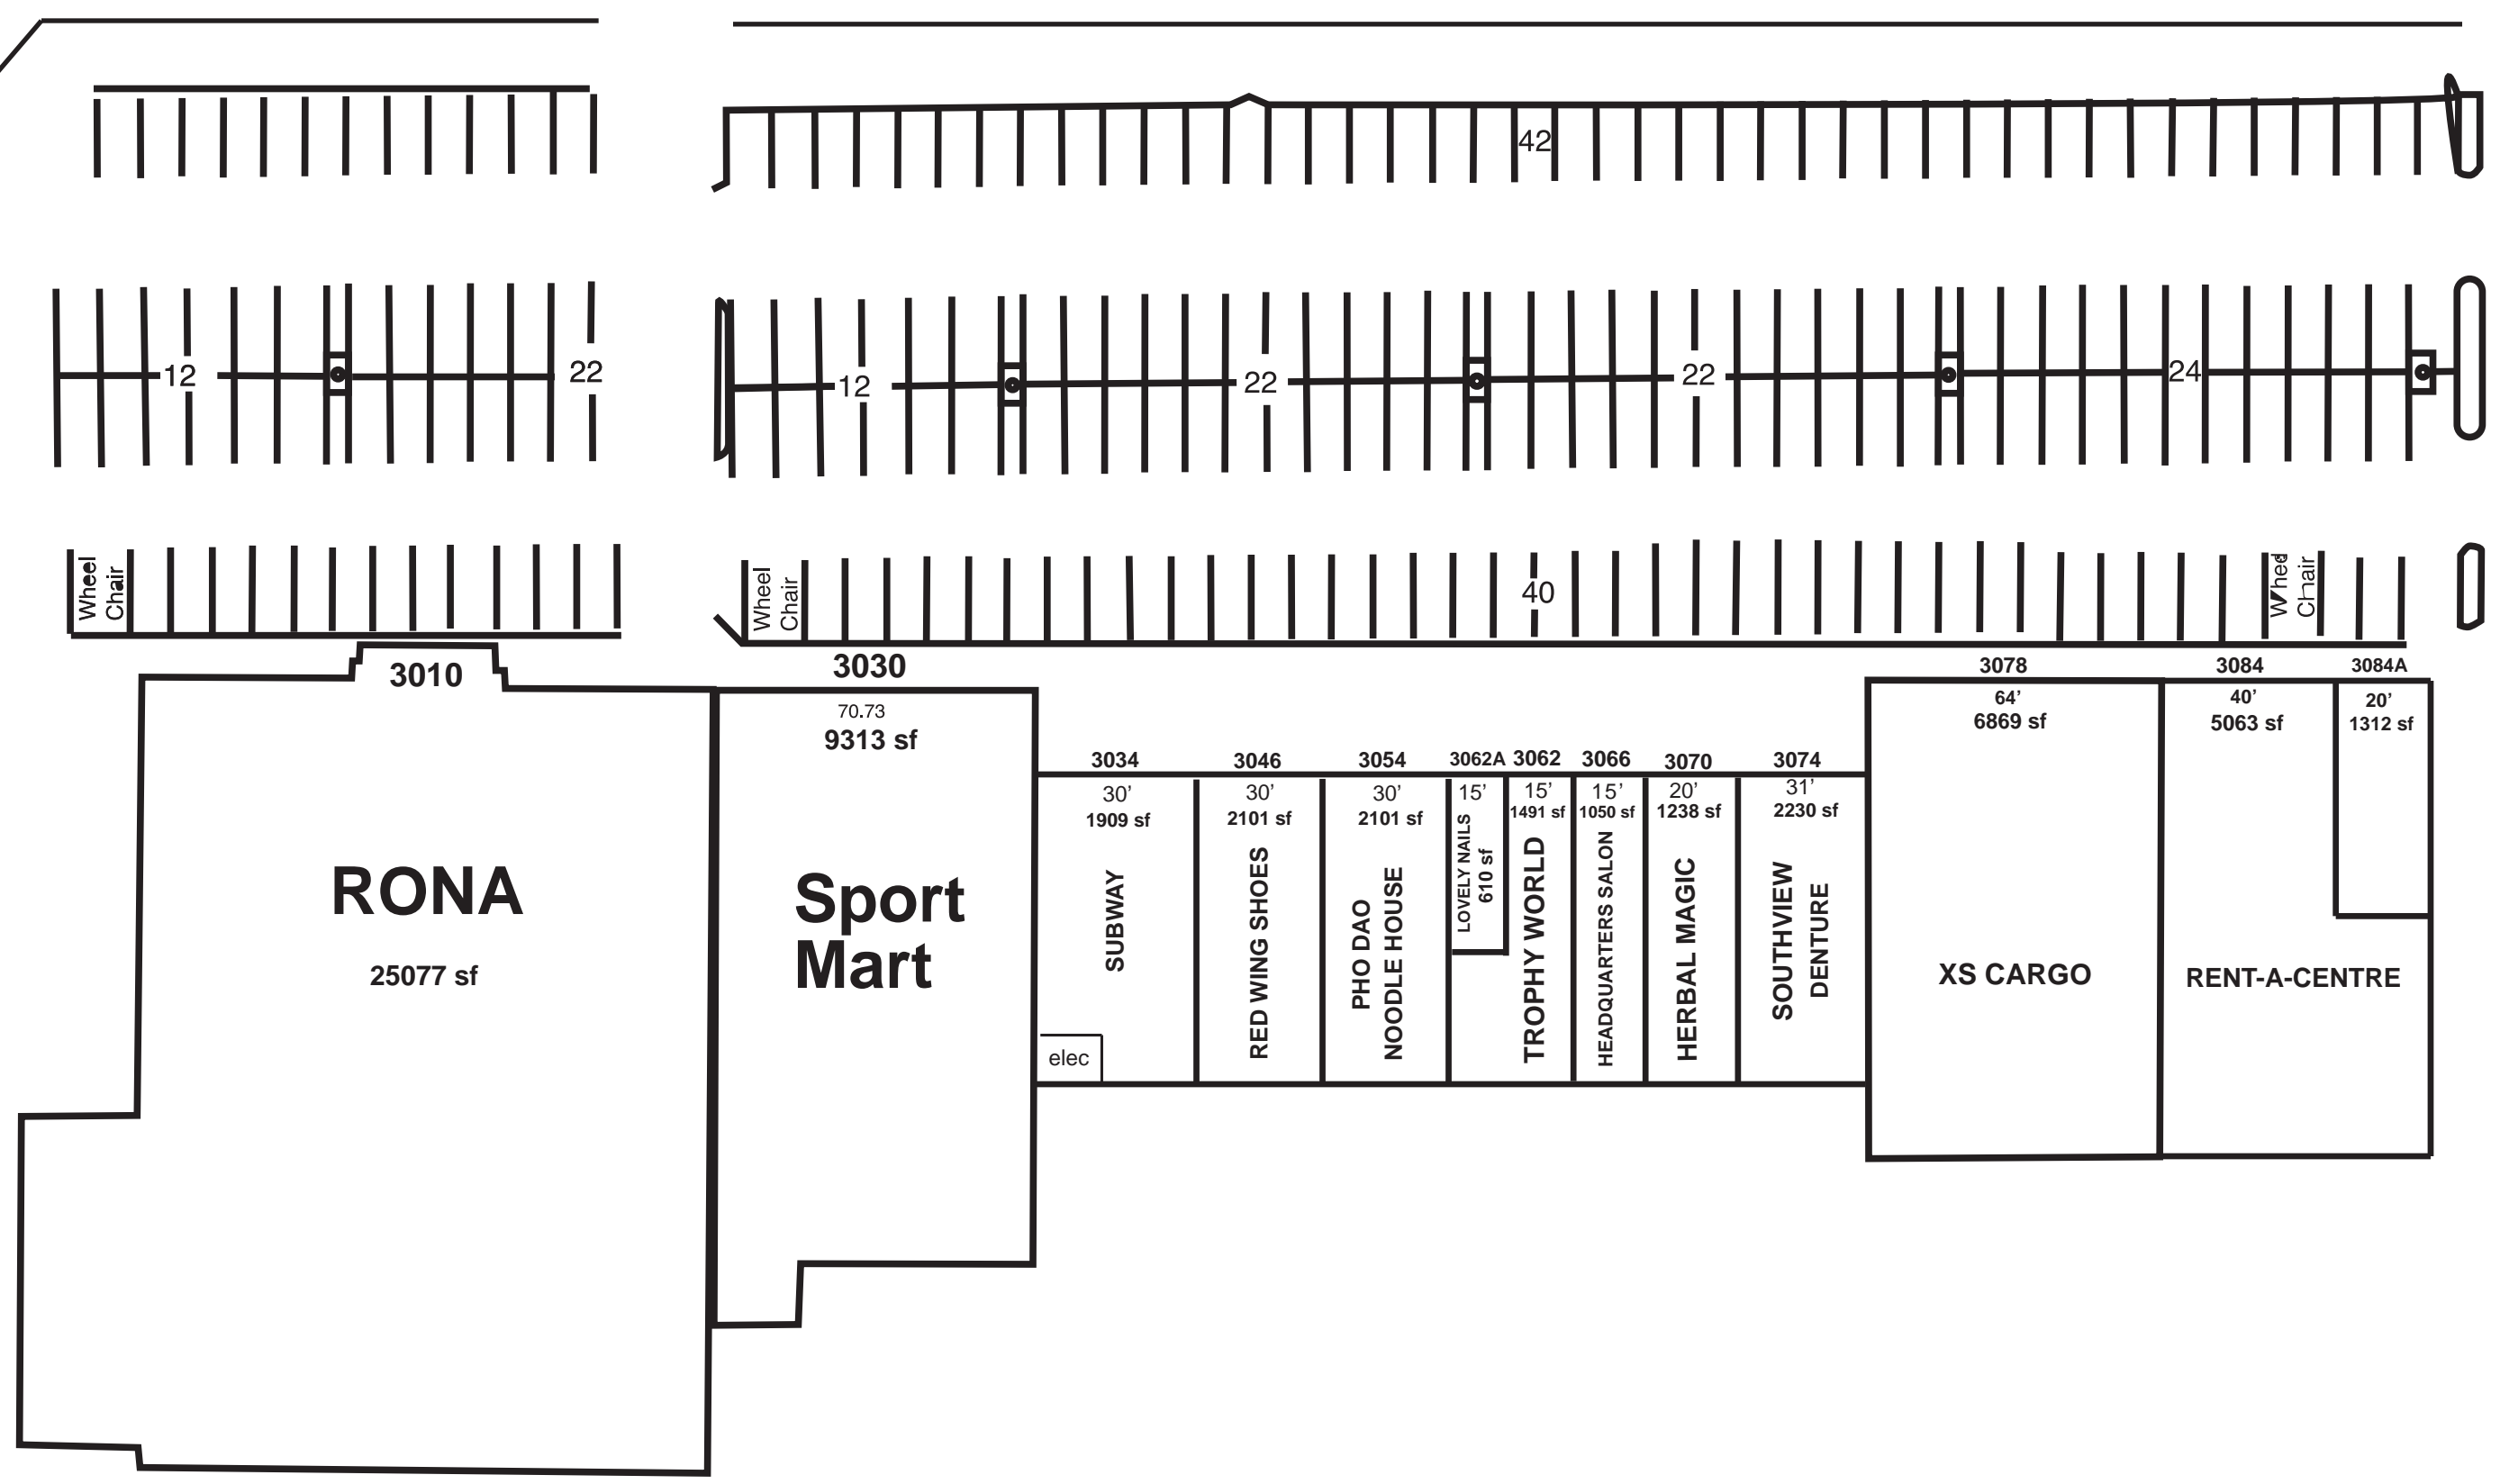

MEDICINE HAT PARK PLAZA
MEDICINE HAT, ALBERTA - CANADA
OCTOBER 2011

This plan is not to scale. Field verification of the site is recommended.

Dunmore Road SE

Southview Drive

Lane

RONA

25077 sf

Sport Mart

70.73
9313 sf

3034	3046	3054	3062A	3062	3066	3070	3074
30'	30'	30'	15'	15'	15'	20'	31'
1909 sf	2101 sf	2101 sf	LOVELY NAILS 610 sf	1491 sf	1050 sf	1238 sf	2230 sf
SUBWAY	RED WING SHOES	PHO DAO NOODLE HOUSE	TROPHY WORLD	HEADQUARTERS SALON	HERBAL MAGIC	SOUTHVIEW DENTURE	

3078	3084	3084A
64'	40'	20'
6869 sf	5063 sf	1312 sf
XS CARGO	RENT-A-CENTRE	

Wheel
Chair

Wheel
Chair

Wheel
Chair

elec